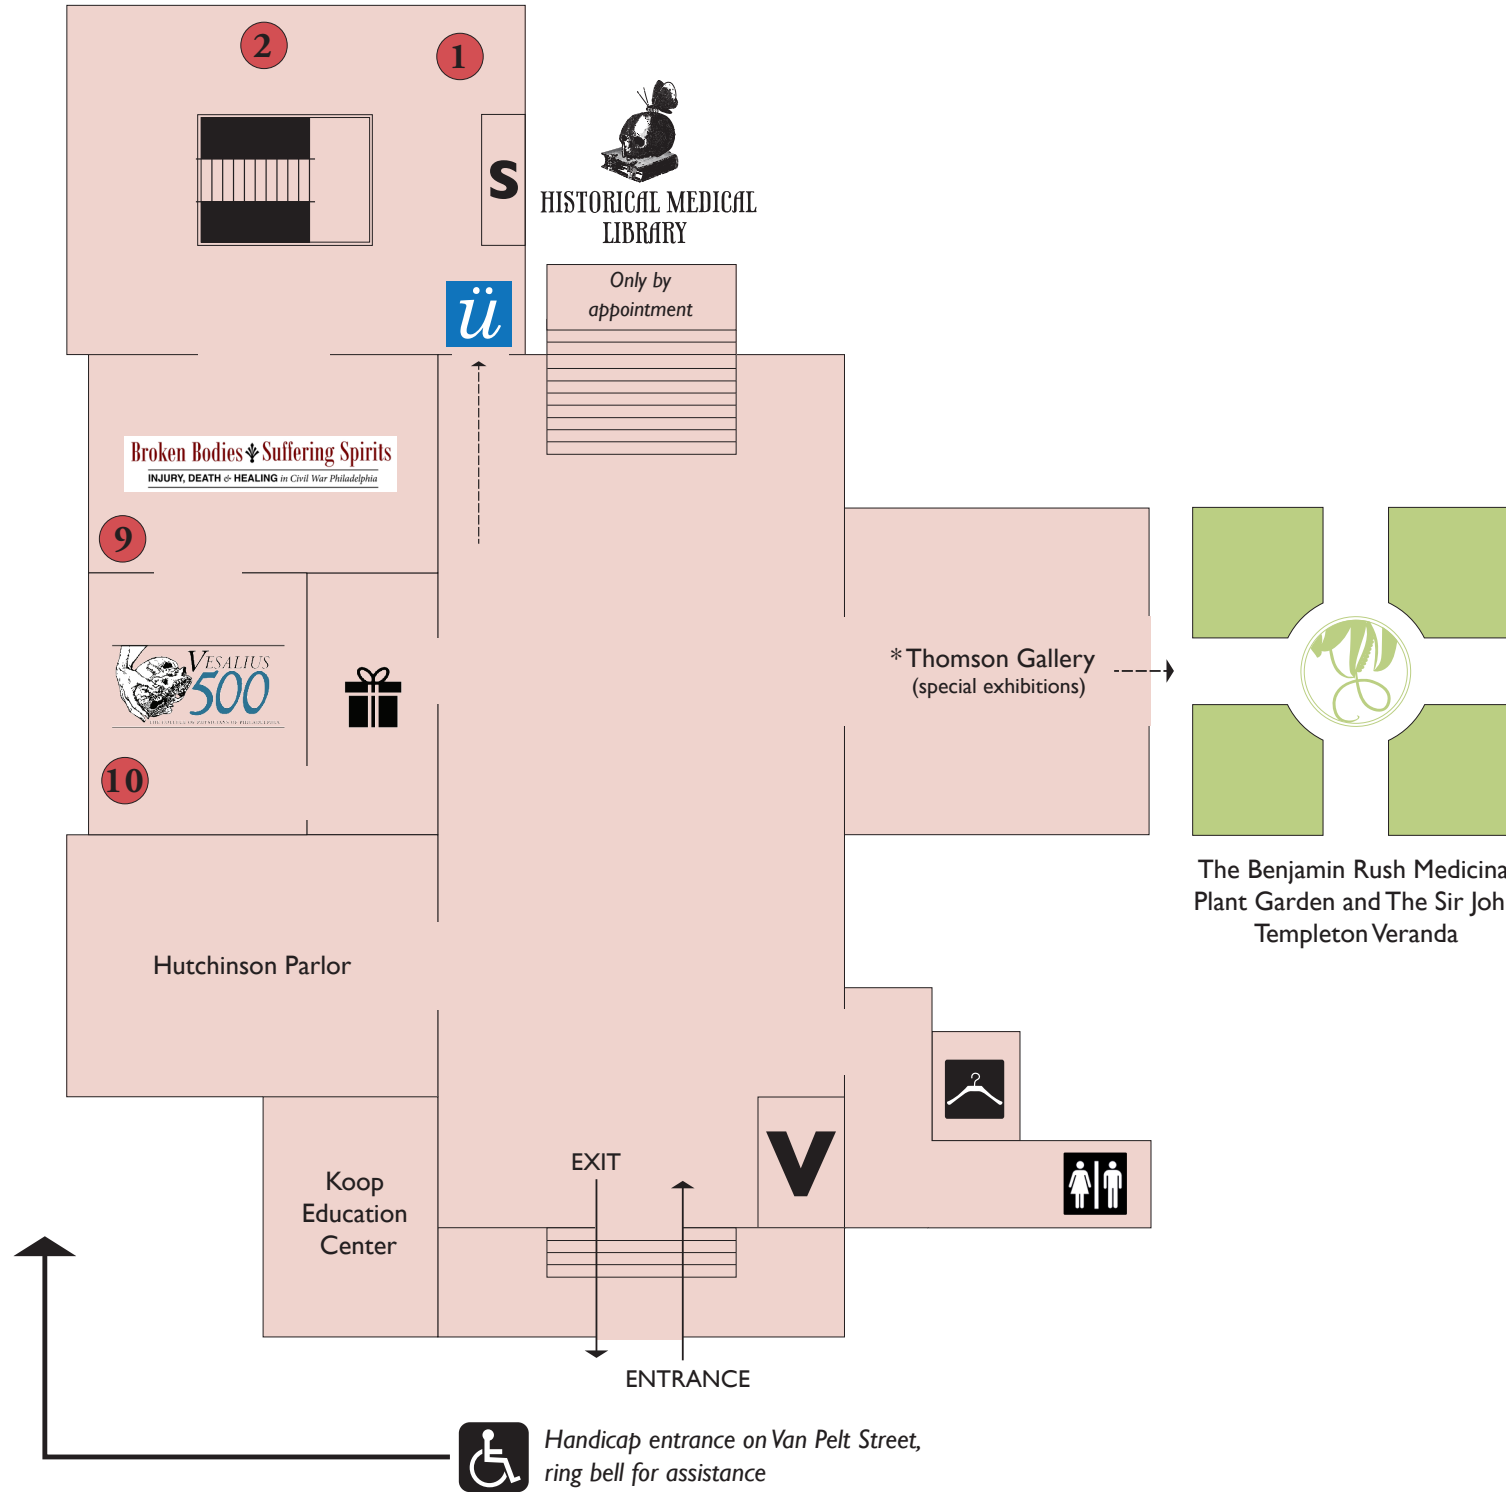

- 1 Slides of Einstein's Brain
- 2 Hyrtl Skull Collection
- 3 Mega - Colon
- 4 Mütter American Giant
- 5 Harry Eastlack
- 6 Chang and Eng
- 7 Chevalier Jackson Collection
- 8 Shrunken Heads
- 9 Phantom Limb Interactive
- 10 Soap Lady

**SYMBOL KEY**

- V** VISITOR SERVICES
- ü** MUSEUM ENTRANCE
- COATROOM
- RESTROOMS
- MÜTTER SHOP
- S** SECURITY
- WHEELCHAIR ACCESSIBLE  
*(Please see security guard for assistance)*

\* The Thomson Gallery and The Benjamin Rush Medicinal Plant Garden are subject to closures due to special events.

**MUSEUM INFORMATION**

**MUSEUM HOURS**

**10AM - 5PM, 7 DAYS OF THE WEEK**

The Mütter Museum is closed on Thanksgiving, December 24, 25 and January 1.

Handicap entrance on Van Pelt Street, ring bell for assistance